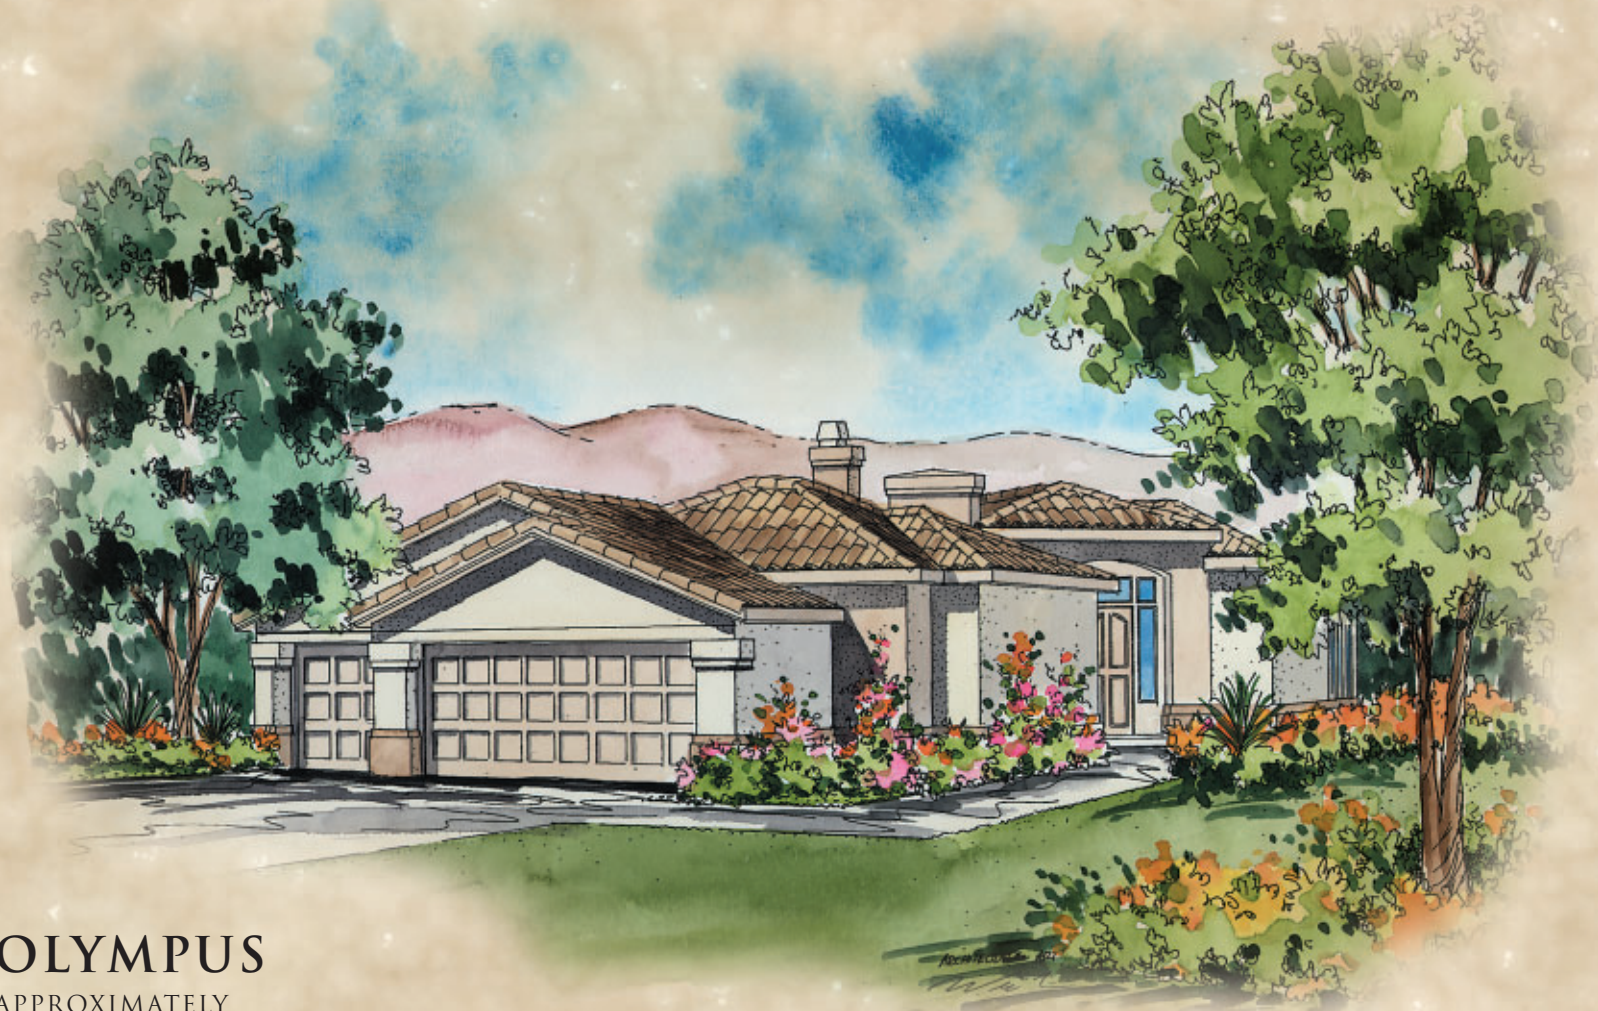

LAURELS
AT PGA WEST.

OLYMPUS

APPROXIMATELY
2,273 SQ. FT.

ELEVATION A

LAURELS
AT PGA WEST.

OLYMPUS
APPROXIMATELY
2,273 SQ. FT.

ELEVATION B