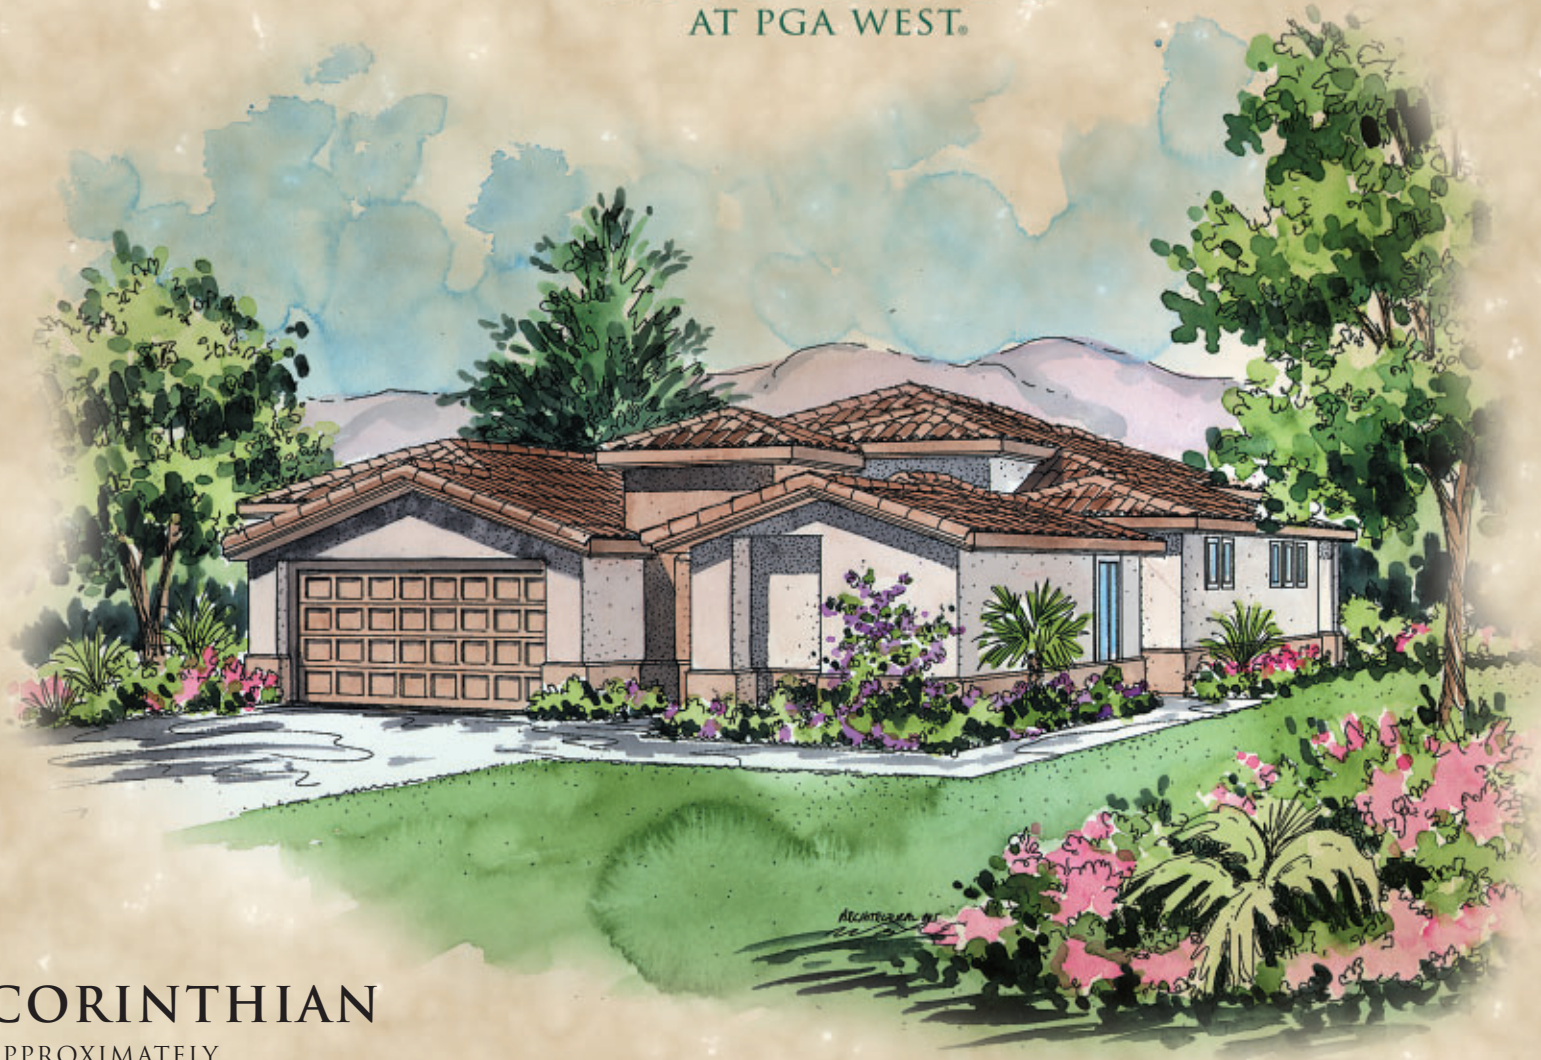

LAURELS
AT PGA WEST.

CORINTHIAN

APPROXIMATELY
2,255 SQ. FT.

ELEVATION A

LAURELS
AT PGA WEST.

CORINTHIAN
APPROXIMATELY
2,255 SQ. FT.

ELEVATION B

LAURELS AT PGA WEST.

CORINTHIAN

- 2,255 square feet
- 3 bedrooms
- 3 1/2 baths
- Spacious Great Room with fireplace, media niche and wet bar
- Gourmet Kitchen with separate dining nook
- 12'0" ceilings in main living space
- Detached Casita with golf cart garage
- 2 car garage