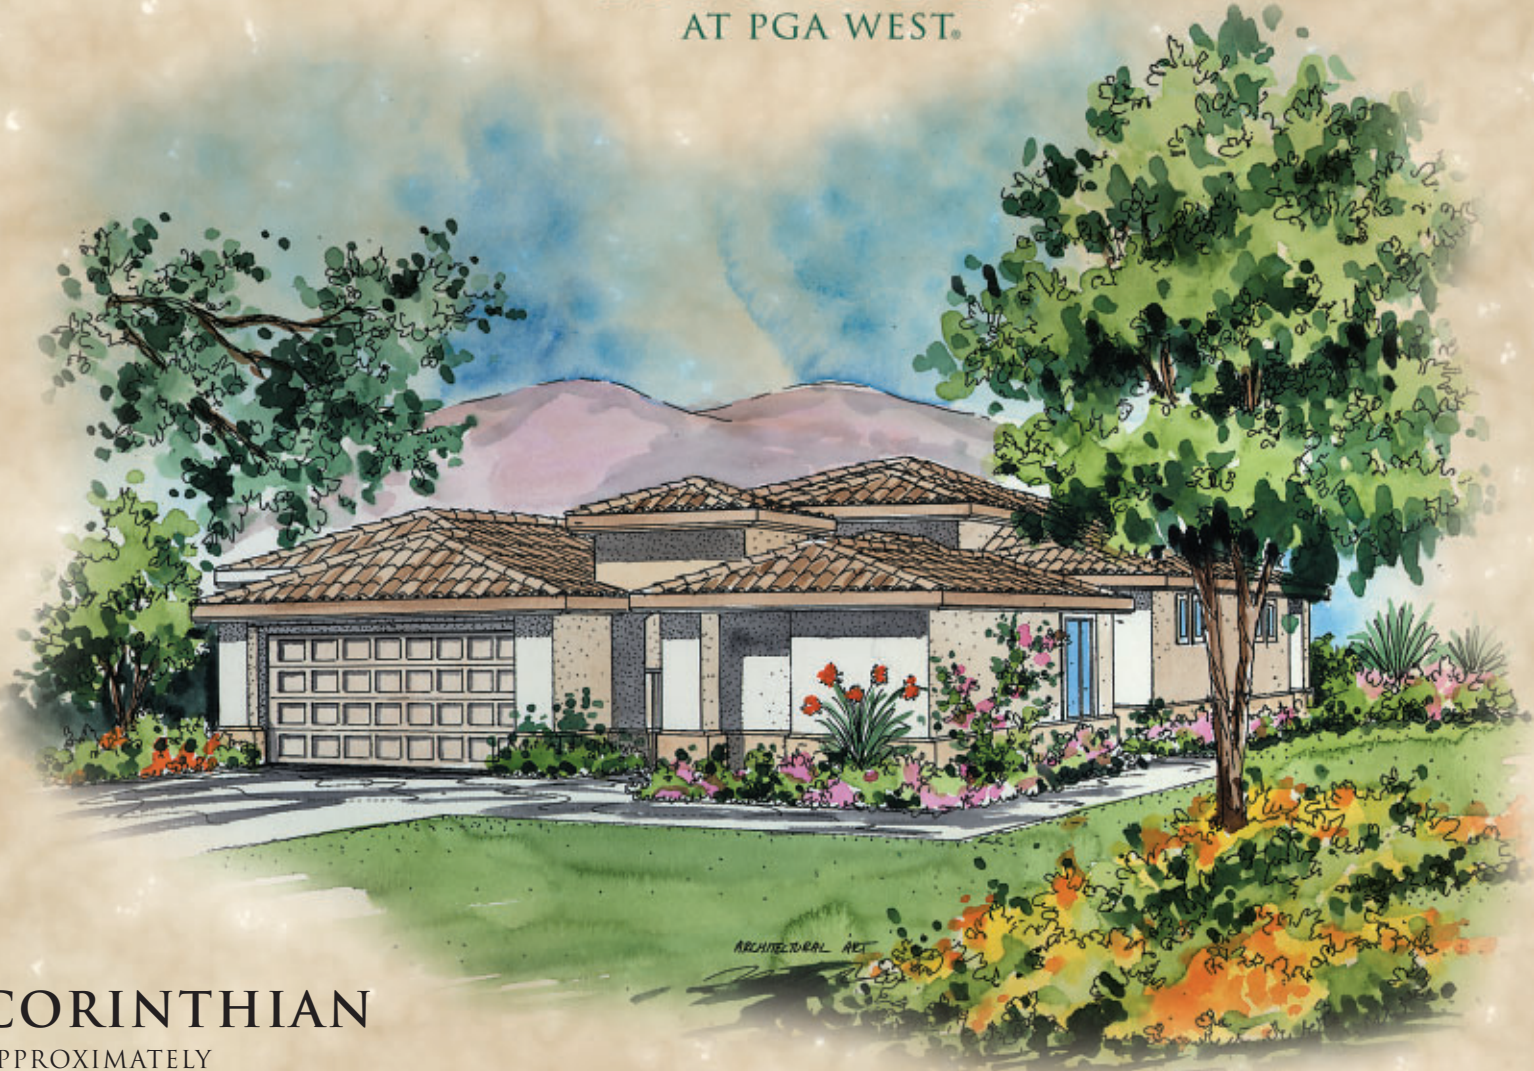

LAURELS
AT PGA WEST.

CORINTHIAN

APPROXIMATELY
2,255 SQ. FT.

ELEVATION A

LAURELS
AT PGA WEST.

CORINTHIAN
APPROXIMATELY
2,255 SQ. FT.

ELEVATION B

LAURELS AT PGA WEST.

CORINTHIAN

- 2,255 square feet
- 3 bedrooms
- 3 1/2 baths
- Spacious Great Room with fireplace, media niche and wet bar
- Gourmet Kitchen with separate dining nook
- 12'0" ceilings in main living space
- Detached Casita with golf cart garage
- 2 car garage