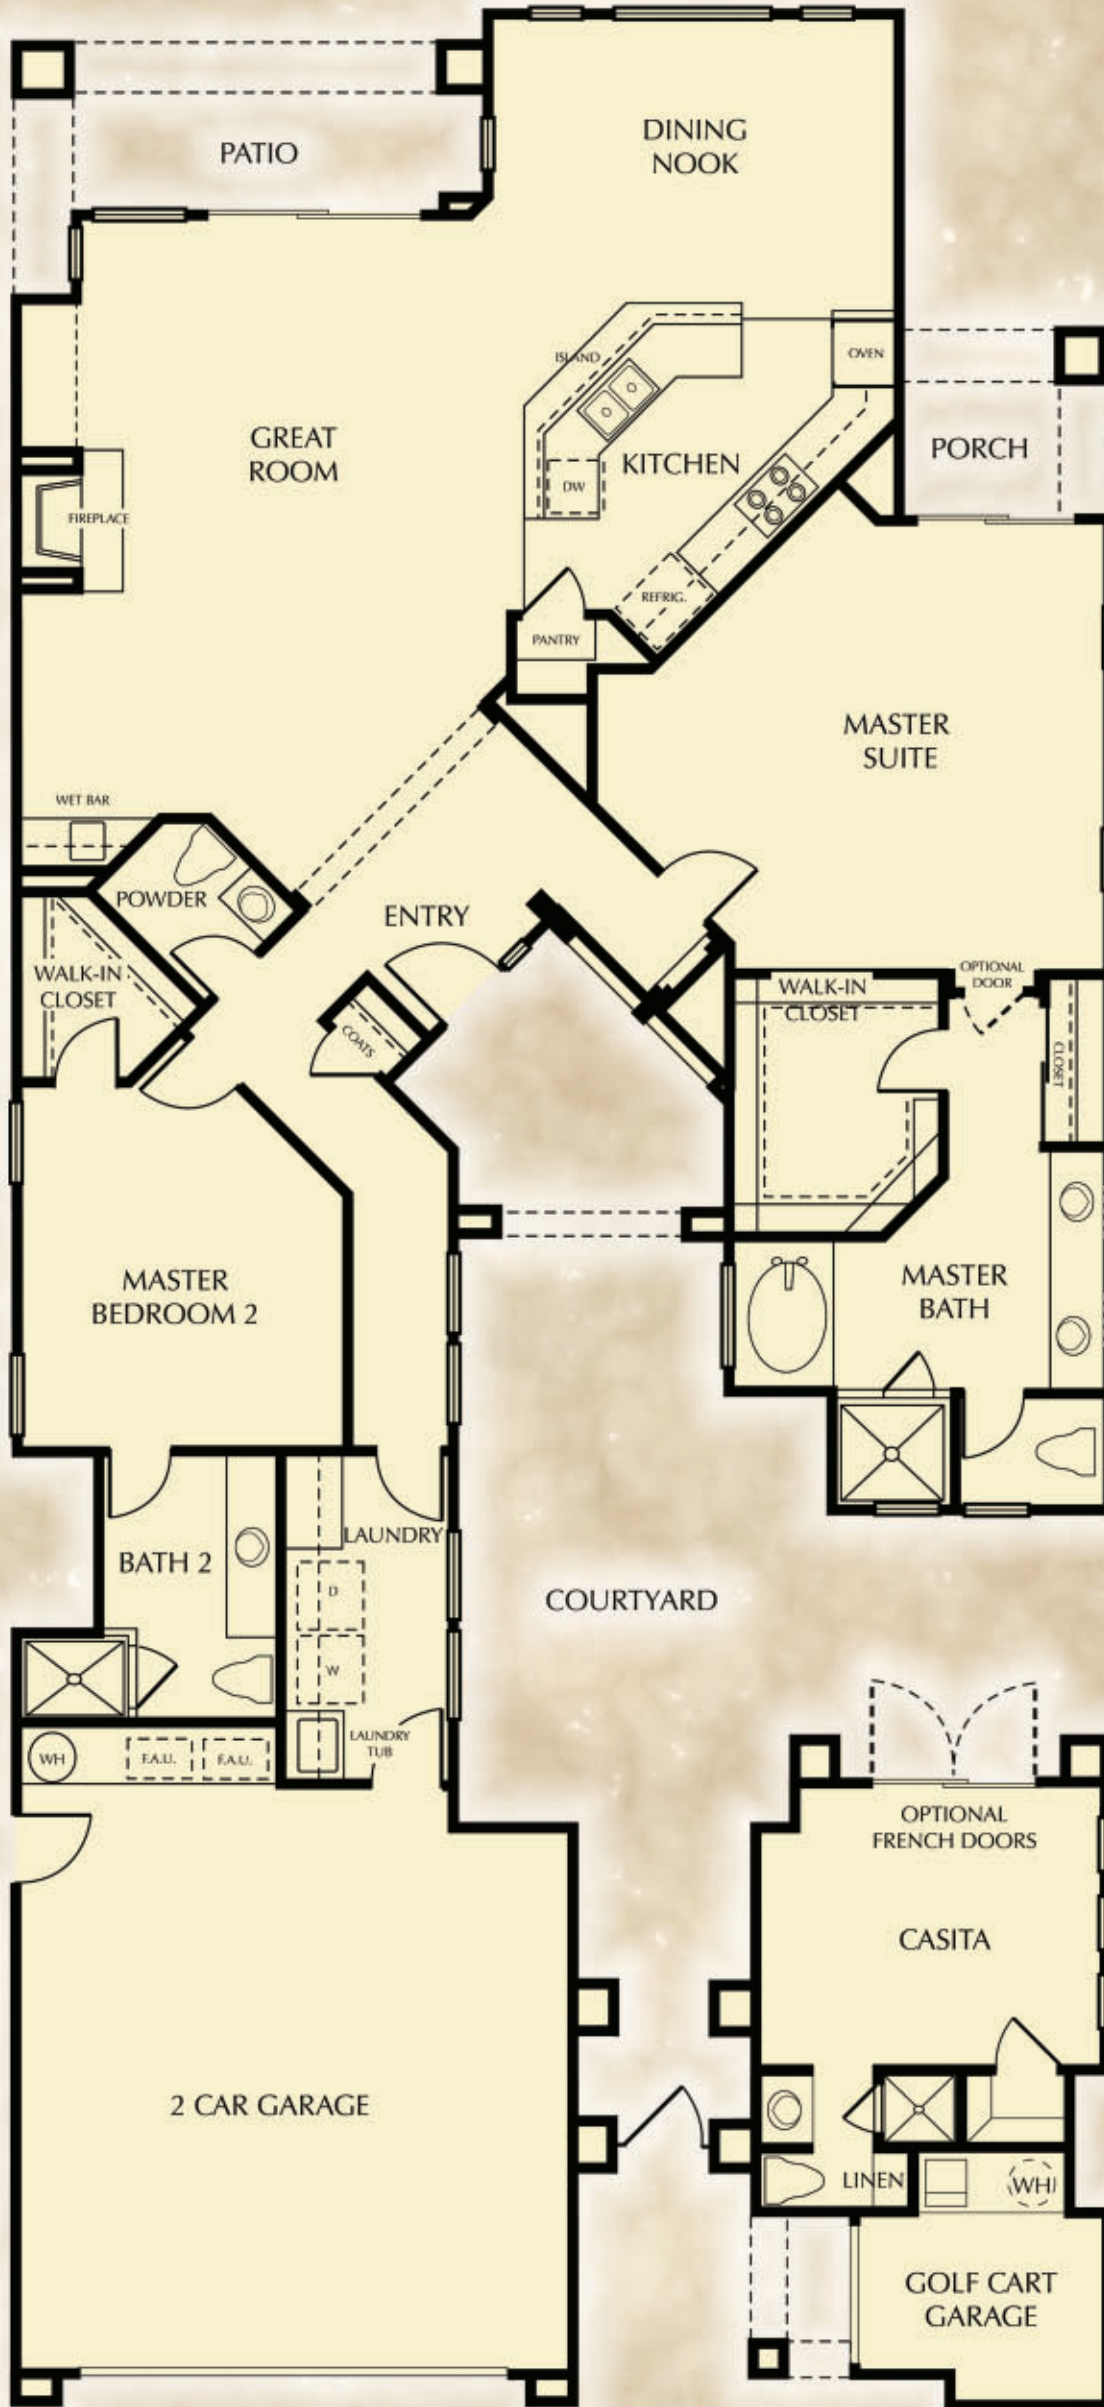

LAURELS
AT PGA WEST.

CORINTHIAN

APPROXIMATELY
2,255 SQ. FT.

ELEVATION A

LAURELS
AT PGA WEST.

CORINTHIAN
APPROXIMATELY
2,255 SQ. FT.

ELEVATION B

LAURELS AT PGA WEST.

CORINTHIAN

- 2,255 square feet
- 3 bedrooms
- 3 1/2 baths
- Spacious Great Room with fireplace, media niche and wet bar
- Gourmet Kitchen with separate dining nook
- 12'0" ceilings in main living space
- Detached Casita with golf cart garage
- 2 car garage

* Renderings and floorplans are artist's concept and are not to scale. All square footages are approximate and are subject to change.